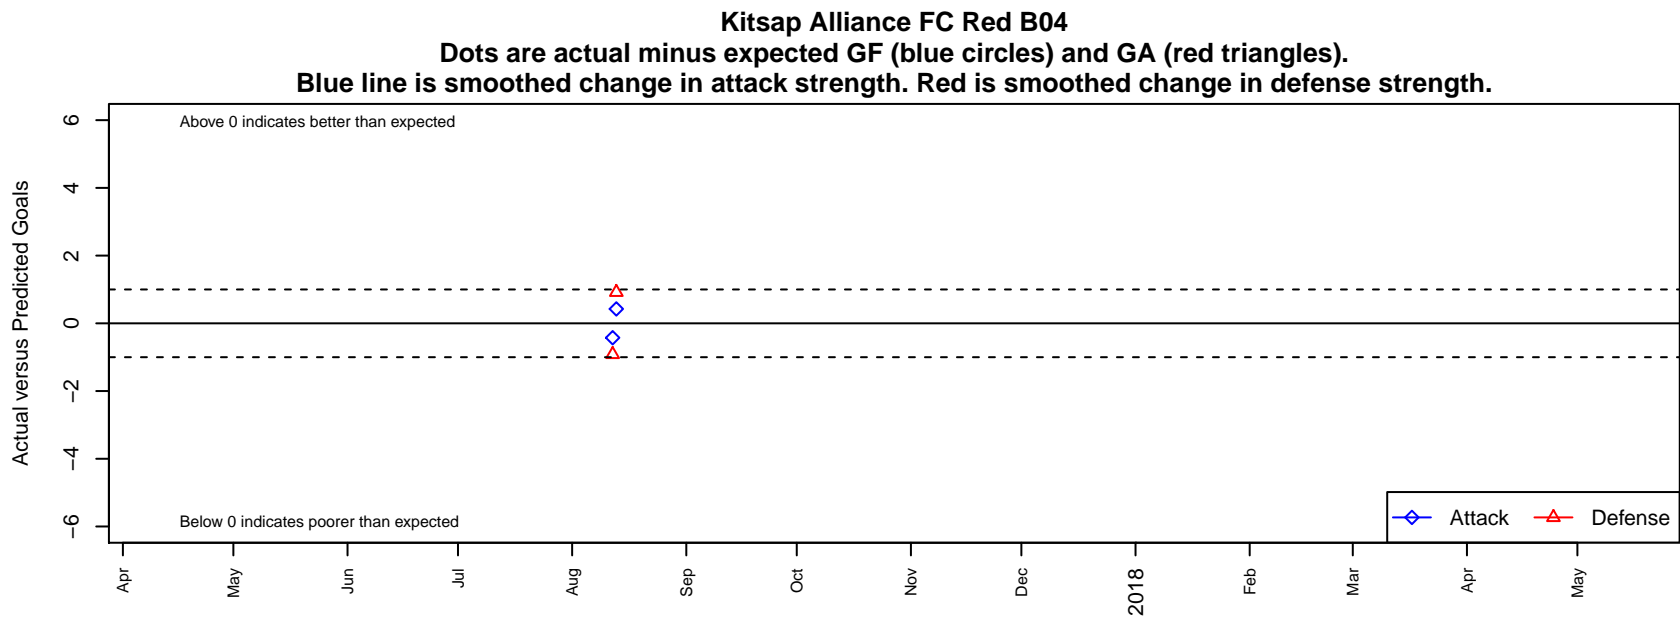

Kitsap Alliance FC Red B04

Kitsap Alliance FC
Silverdale, WA
B04 total strength=916
attack=1.13 defense=1.98

alt names used:
Kitsap Alliance B04A

Venues played:
2017 Eastside FC Cup BU14 Silver

date	home		away		venue	pred.home	pred.away
2017-08-13	WPFC White B04	2	Kitsap Alliance FC Red B04	1	2017 Eastside FC Cup BU14 Silver	2.92	0.57
2017-08-12	Kitsap Alliance FC Red B04	0	Crossfire Yakima B B04	4	2017 Eastside FC Cup BU14 Silver	0.43	3.08